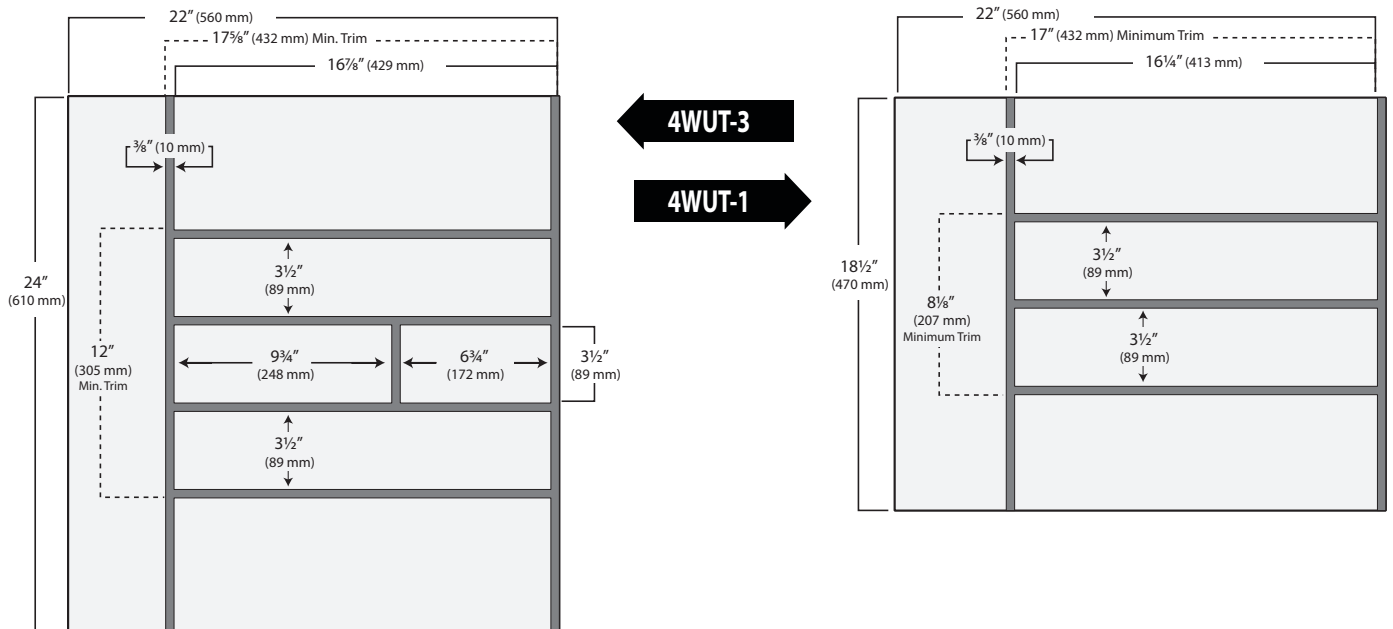

4WUT SERIES

WOOD UTILITY TRAY INSERT

Organize kitchen drawers with Rev-A-Shelf's Wood Utility Tray Insert. The 4WUT Series is made of our classic maple hardwood with a UV-cured clear finish to ensure an acceptable match to any kitchen cabinet. This modern day clutter solution requires a simple drop-in installation with two sizes that may be trimmed to fit various drawer sizes.

DRAWER
ACCESSORIES

REV-A-SHELF®
Wood Classics™

PRODUCT #s	DESCRIPTION	PRODUCT DIMENSIONS	FINISH	SET PER CARTON	WEIGHT PER CARTON	SUGGESTED LIST PRICE
Wood Utility Tray						
4WUT-1SH	Trimnable Utility Tray	18½" (470 mm)W x 22" (559 mm)D x 2¾"(60 mm)H	Wood	1	8 lbs.	\$43.05
4WUT-3SH	Trimnable Utility Tray	24" (610 mm)W x 22" (559 mm)D x 2¾"(60 mm)H	Wood	1	9 lbs.	\$56.40
4WUT-1	Trimnable Utility Tray	18½" (470 mm)W x 22" (559 mm)D x 2¾"(73 mm)H	Wood	1	8 lbs.	\$43.80
4WUT-3	Trimnable Utility Tray	24" (610 mm)W x 22" (559 mm)D x 2¾"(73 mm)H	Wood	1	9 lbs.	\$57.55

CONTAINS: Utility Tray Insert that can be customized for various drawer sizes.