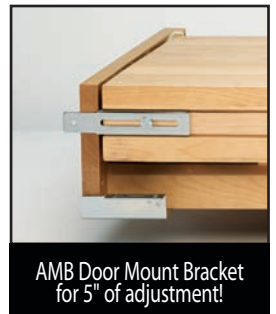

LD-4CT SERIES

WOOD DRAWER ORGANIZER

Add 31-3/4" counter space to your kitchen with our tambour table designed for 24 drawers. The 4TT uses mechanical slide advancement that features stop locks to extend and retract instead of using a string and is drawer mountable using our patented (7,204,569) AMB brackets. Constructed of solid wood it requires a 20-1/2" wide x 4 1/4" high cabinet opening and is CARB II compliant

AVAILABLE August, 2010

AMB Door Mount Bracket for 5" of adjustment!

Just add your drawer front!

MINIMUM OPENING: 20 1/2" (521 mm)W x 19 5/16" (491 mm)D x 4 1/4" (108 mm)H

PRODUCT #s	DESCRIPTION	PRODUCT DIMENSIONS	FINISH	SET PER CARTON	WEIGHT PER CARTON	SUGGESTED LIST PRICE
Wood Tambour Table						Individual Pack
4TT-2133-1	Tambour Table	22" (559 mm)W x 19 5/16-24" (491-610mm)D x 4 3/4" (121 mm)H	Wood	1	14 lbs.	\$322.50