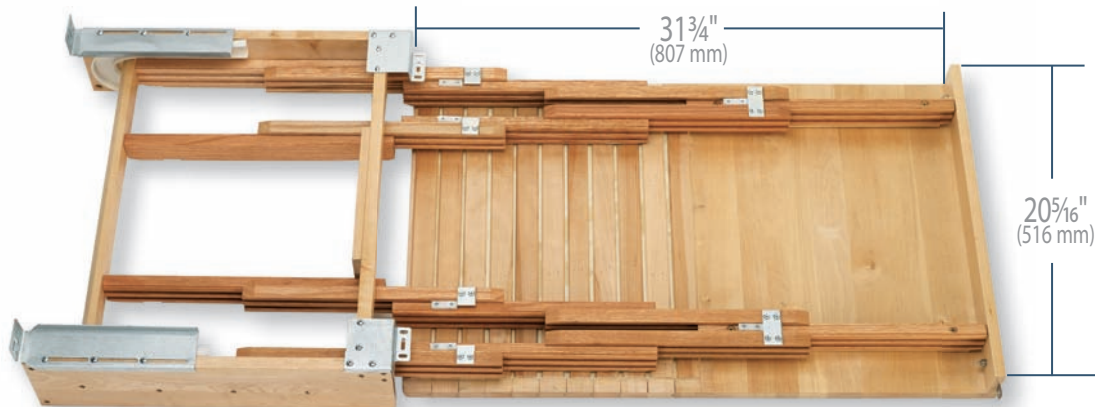

LD-4CT SERIES

WOOD DRAWER ORGANIZER

Add 31-3/4" counter space to your kitchen with our tambour table designed for 24 drawers. The 4TT uses mechanical slide advancement that features stop locks to extend and retract instead of using a string and is drawer mountable using our patented (7,204,569) AMB brackets. Constructed of solid wood it requires a 20-1/2" wide x 4 1/4" high cabinet opening and is CARB II compliant

AVAILABLE August, 2010

AMB Door Mount Bracket for 5" of adjustment!

Just add your drawer front!

MINIMUM OPENING: 20 1/2" (521 mm)W x 19 5/16" (491 mm)D x 4 1/4" (108 mm)H

PRODUCT #s	DESCRIPTION	PRODUCT DIMENSIONS	FINISH	SET PER CARTON	WEIGHT PER CARTON	SUGGESTED LIST PRICE
Wood Tambour Table						Individual Pack
4TT-2133-1	Tambour Table	22" (559 mm)W x 19 5/16-24" (491-610mm)D x 4 3/4" (121 mm)H	Wood	1	14 lbs.	\$322.50