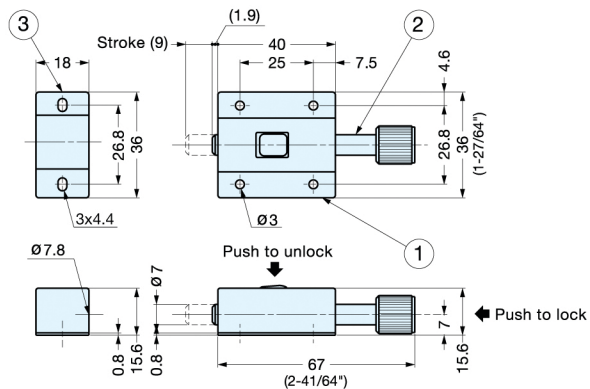

PUSH BARREL BOLT

PRS-40

- Simply push black knob to latch, and push front button to release.

Installation

Item No.	Weight (g)	Box (pcs)	Carton (pcs)
PRS-40	55	20	240

No.	Part Name	Material	Finish
①	Body	304 Stainless Steel	Satin
②	Bolt	303 Stainless Steel	
③	Counterplate	304 Stainless Steel	