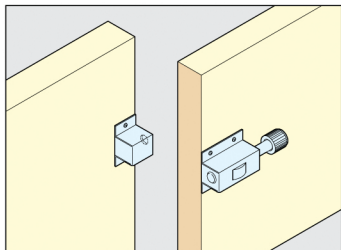

PUSH BARREL BOLT

PRS-40

- Simply push black knob to latch, and push front button to release.

Installation

Item No.	Weight (g)	Box (pcs)	Carton (pcs)
PRS-40	55	20	240

No.	Part Name	Material	Finish
①	Body	304 Stainless Steel	Satin
②	Bolt	303 Stainless Steel	
③	Counterplate	304 Stainless Steel	