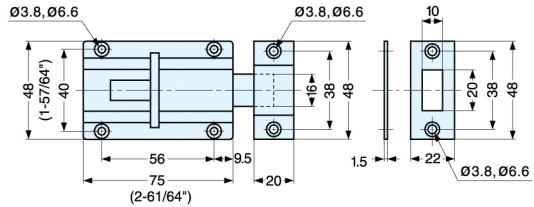

- Supplied with mortise and surface strike.

Item No.	Weight (g)	Box (pcs)	Carton (pcs)	Material	Finish
KR-75	225	10	100	304 Stainless Steel	Satin