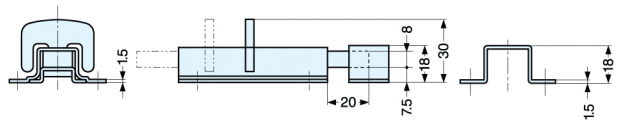

- Supplied with mortise and surface strike.

Item No.	Weight (g)	Box (pcs)	Carton (pcs)	Material	Finish
KR-75	225	10	100	304 Stainless Steel	Satin