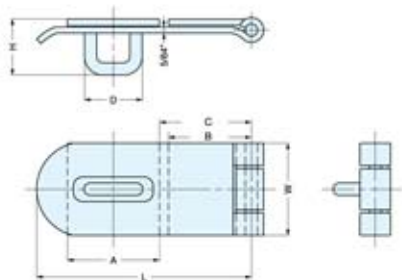

WELD-ON STAINLESS STEEL HASP

STAINLESS
316
STEEL

HP-635, 645, 660

Material	Finish
316 Stainless Steel	Electro Polished

Item No.	L	W	A	B	C	D	H	Weight (g)	Box (pcs)	Carton (pcs)
HP-635	3-1/2"	1-1/2"	1-1/2"	1-5/16"	1-5/8"	15/16"	13/16"	110	25	200
HP-645	4-1/2"			2-1/4"	2-17/32"			173	20	160
HP-660	6"	2"		2-3/4"	3-61/64"			290	10	100

(Dimensions shown in inches.)