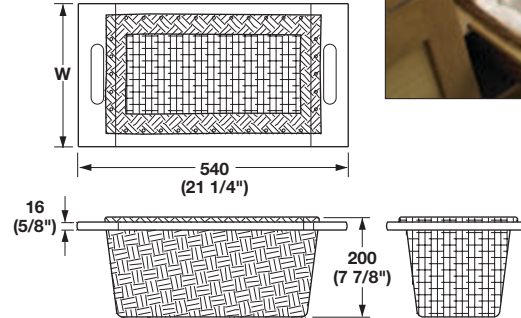

**Wicker Baskets**

- For framed or frameless 305 mm (15") or 381 mm (18") cabinets
- Install in or between two cabinets
- Baskets are woven over solid beech frames which slide on runners (sold separately)
- For installation, calculate frame width less 6 mm (1/4") for ease of use of runners
- Custom sizes available with minimum order of 200 pcs.

**Baskets**

- With beech frame
- Two handles drilled into frame
- D x H: 540 x 200 mm (21 1/4" x 7 7/8")

Material: Basket: Wicker, natural, dipped  
Frame: Beech, lacquered

Width	Item No.
287 (11 5/16")	540.55.001
363 (14 5/16")	540.55.002

- Free standing

Material: Wicker; Color: natural brown

W × D × H	Item No.
287 × 540 × 200 (11 1/4" × 21 1/4" × 7 3/4")	540.57.081
363 × 540 × 200 (14 1/4" × 21 1/4" × 7 3/4")	540.57.082

Dimensional data not binding. We reserve the right to alter specifications without notice.