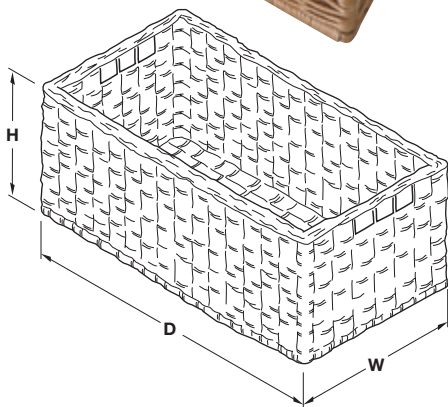

Wicker Baskets

Baskets

- Free standing

Material: Wicker; Color: natural brown

W × D × H	Item No.
287 × 540 × 200 (11 1/4" × 21 1/4" × 7 3/4")	540.57.081
363 × 540 × 200 (14 1/4" × 21 1/4" × 7 3/4")	540.57.082

Dimensional data not binding. We reserve the right to alter specifications without notice.

Dimensions in mm
Inches are approximate