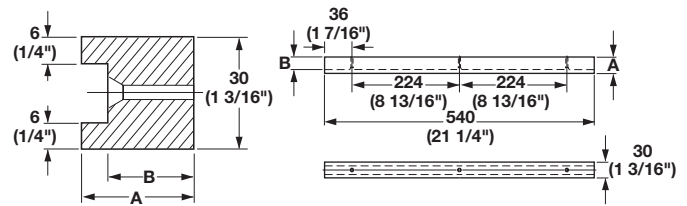

**Wicker Baskets**

- For framed or frameless 305 mm (15") or 381 mm (18") cabinets
- Install in or between two cabinets
- Baskets are woven over solid beech frames which slide on runners (sold separately)
- For installation, calculate frame width less 6 mm (1/4") for ease of use of runners
- Custom sizes available with minimum order of 200 pcs.

**Baskets**

- With beech frame
- Two handles drilled into frame
- D x H: 540 x 200 mm (21 1/4" x 7 7/8")

Material: Basket: Wicker, natural, dipped  
Frame: Beech, lacquered

Width	Item No.
287 (11 5/16")	540.55.001
363 (14 5/16")	540.55.002

- Free standing

Material: Wicker; Color: natural brown

W × D × H	Item No.
287 × 540 × 200 (11 1/4" × 21 1/4" × 7 3/4")	540.57.081
363 × 540 × 200 (14 1/4" × 21 1/4" × 7 3/4")	540.57.082

Dimensional data not binding. We reserve the right to alter specifications without notice.