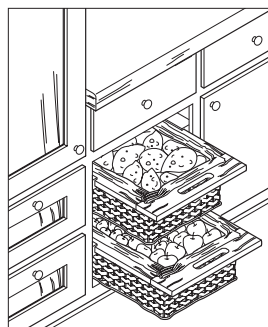

**Wicker Baskets**

- For framed or frameless 305 mm (15") or 381 mm (18") cabinets
- Install in or between two cabinets
- Baskets are woven over solid beech frames which slide on runners (sold separately)
- For installation, calculate frame width less 6 mm (1/4") for ease of use of runners
- Custom sizes available with minimum order of 200 pcs.

**Baskets**

- With beech frame
- Two handles drilled into frame
- D x H: 540 x 200 mm (21 1/4" x 7 7/8")

Material: Basket: Wicker, natural, dipped  
Frame: Beech, lacquered

Width	Item No.
287 (11 5/16")	540.55.001
363 (14 5/16")	540.55.002

**Runners**

- For wicker baskets

Material: Beech, lacquered

A	B	Item No.
34 (1 3/8")	25 (1")	540.55.991
40 (1 5/8")	31 (1 1/4")	540.55.992

For 15" framed cabinets  
Basket 540.55.001  
Runner 540.55.992

For 18" framed cabinets  
Basket 540.55.002  
Runner 540.55.992

- Free standing

Material: Wicker; Color: natural brown

W × D × H	Item No.
287 × 540 × 200 (11 1/4" × 21 1/4" × 7 3/4")	540.57.081
363 × 540 × 200 (14 1/4" × 21 1/4" × 7 3/4")	540.57.082

Dimensional data not binding. We reserve the right to alter specifications without notice.