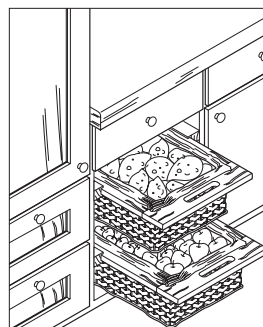

**Wicker Baskets**

- For framed or frameless 305 mm (15") or 381 mm (18") cabinets
- Install in or between two cabinets
- Baskets are woven over solid beech frames which slide on runners (sold separately)
- For installation, calculate frame width less 6 mm (1/4") for ease of use of runners
- Custom sizes available with minimum order of 200 pcs.

**Baskets**

- With beech frame
- Two handles drilled into frame
- D x H: 540 x 200 mm (21 1/4" x 7 7/8")

Material: Basket: Wicker, natural, dipped  
Frame: Beech, lacquered

Width	Item No.
287 (11 5/16")	540.55.001
363 (14 5/16")	540.55.002

**Runners**

- For wicker baskets

Material: Beech, lacquered

A	B	Item No.
34 (1 3/8")	25 (1")	540.55.991
40 (1 5/8")	31 (1 1/4")	540.55.992

For 15" framed cabinets  
Basket 540.55.001  
Runner 540.55.992

For 18" framed cabinets  
Basket 540.55.002  
Runner 540.55.992

For 15" frameless cabinets  
Basket 540.55.001  
Runner 540.55.991

For 18" frameless cabinets  
Basket 540.55.002  
Runner 540.55.991

Dimensions in mm  
Inches are approximate

**Wicker Baskets**

**Baskets**