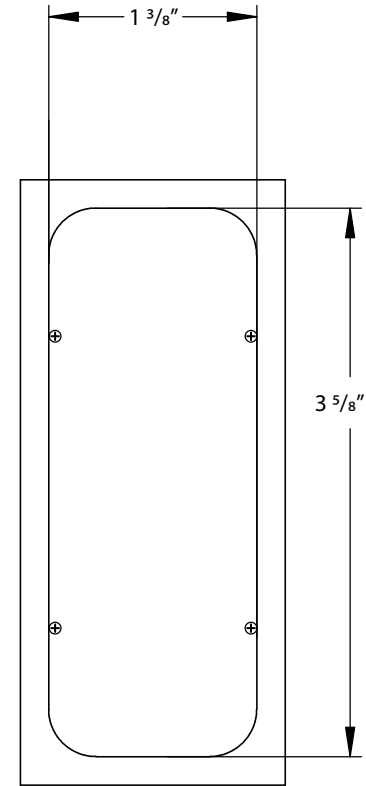

MODERN RECTANGULAR FLUSH PULL - 4"

FRONT VIEW

CROSS SECTION

BACK VIEW

TOP VIEW