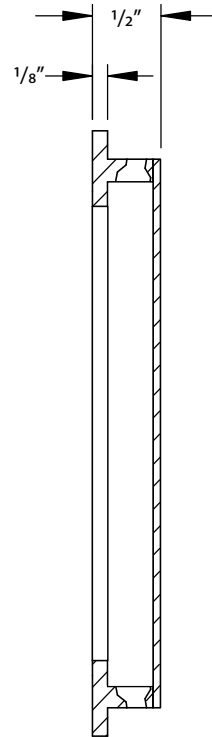

MODERN RECTANGULAR FLUSH PULL - 4"

FRONT VIEW

CROSS SECTION

BACK VIEW

TOP VIEW