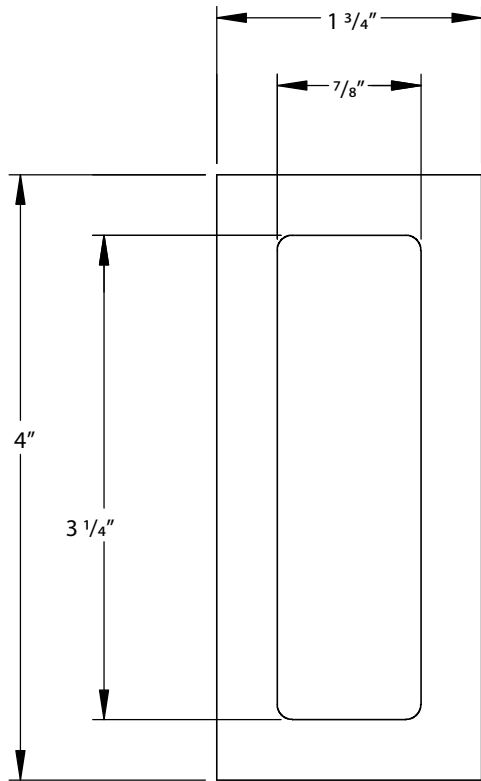

MODERN RECTANGULAR FLUSH PULL - 4"

FRONT VIEW

CROSS SECTION

BACK VIEW

TOP VIEW