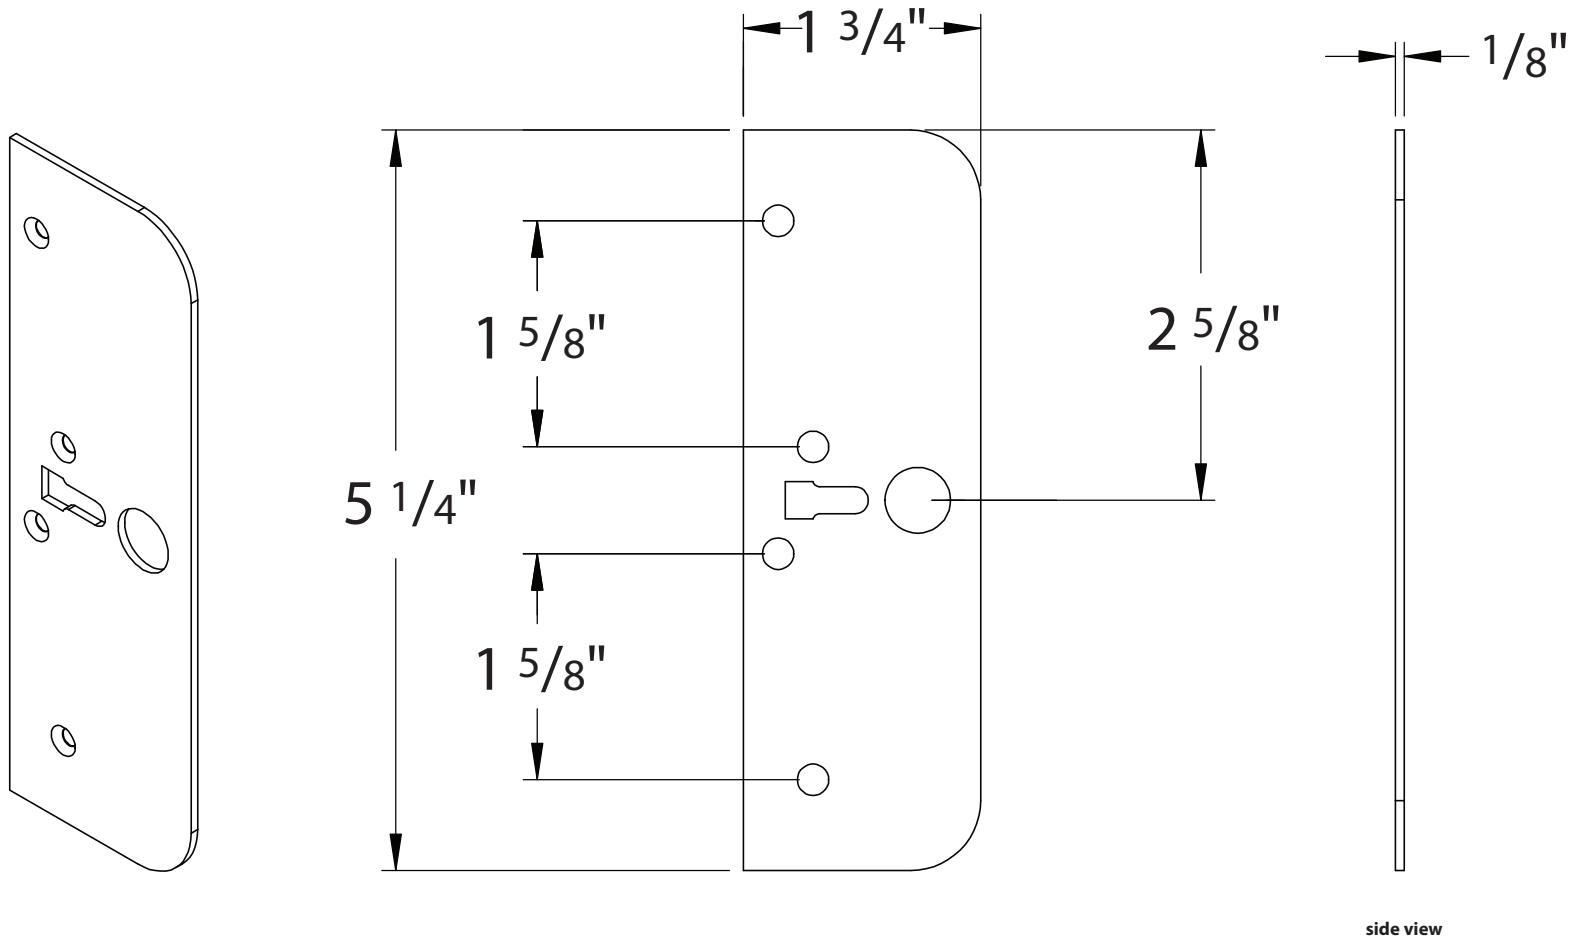

MODERN RECTANGULAR BARN DOOR PRIVACY LOCKS - FLUSH PULL WITH INTEGRATED STRIKE

side view

back view

top view

\*Note: For general info only. Not drawn to scale. Do not use as a drilling template.

MODERN RECTANGULAR BARN DOOR PRIVACY LOCKS - STRIKE

top view

side view

back view

\*Note: For general info only. Not drawn to scale. Do not use as a drilling template.

\*Note: For general info only. Not drawn to scale. Do not use as a drilling template.

MODERN RECTANGULAR BARN DOOR PRIVACY LOCKS - SURFACE MOUNT BOLT COVER

\*Note: For general info only. Not drawn to scale. Do not use as a drilling template.

REV. 10-16-2019

MODERN RECTANGULAR BARN DOOR PRIVACY LOCKS - SURFACE MOUNT BOLT BRACKET

\*Note: For general info only. Not drawn to scale. Do not use as a drilling template.