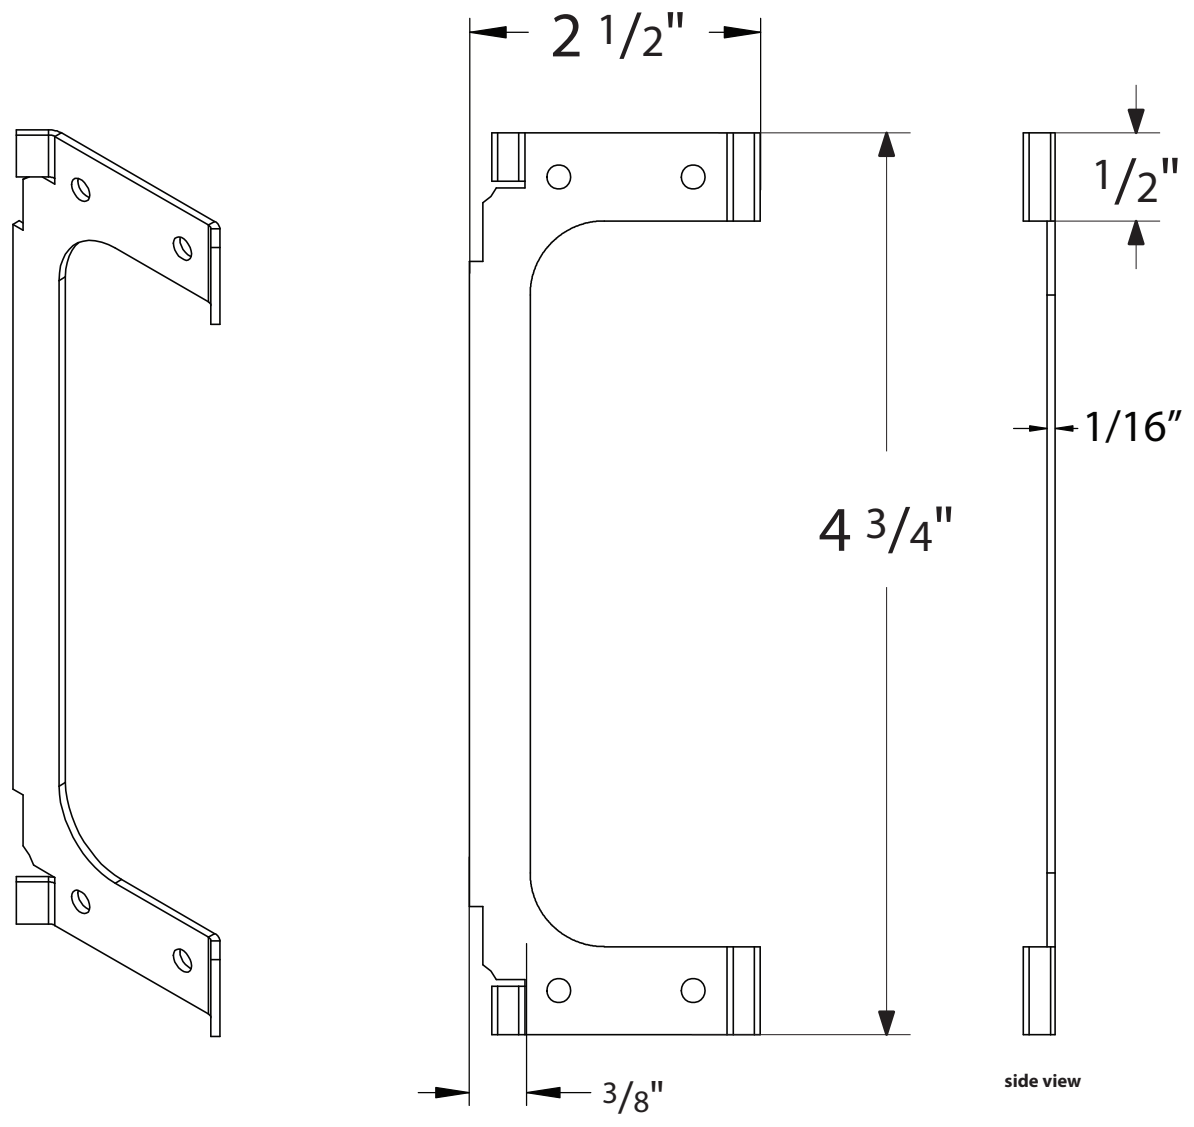

MODERN RECTANGULAR BARN DOOR PRIVACY LOCKS - FLUSH PULL WITH INTEGRATED STRIKE

side view

back view

top view

\*Note: For general info only. Not drawn to scale. Do not use as a drilling template.

MODERN RECTANGULAR BARN DOOR PRIVACY LOCKS - STRIKE

top view

side view

back view

\*Note: For general info only. Not drawn to scale. Do not use as a drilling template.

\*Note: For general info only. Not drawn to scale. Do not use as a drilling template.

MODERN RECTANGULAR BARN DOOR PRIVACY LOCKS - SURFACE MOUNT BOLT COVER

\*Note: For general info only. Not drawn to scale. Do not use as a drilling template.

REV. 10-16-2019

MODERN RECTANGULAR BARN DOOR PRIVACY LOCKS - SURFACE MOUNT BOLT BRACKET

\*Note: For general info only. Not drawn to scale. Do not use as a drilling template.