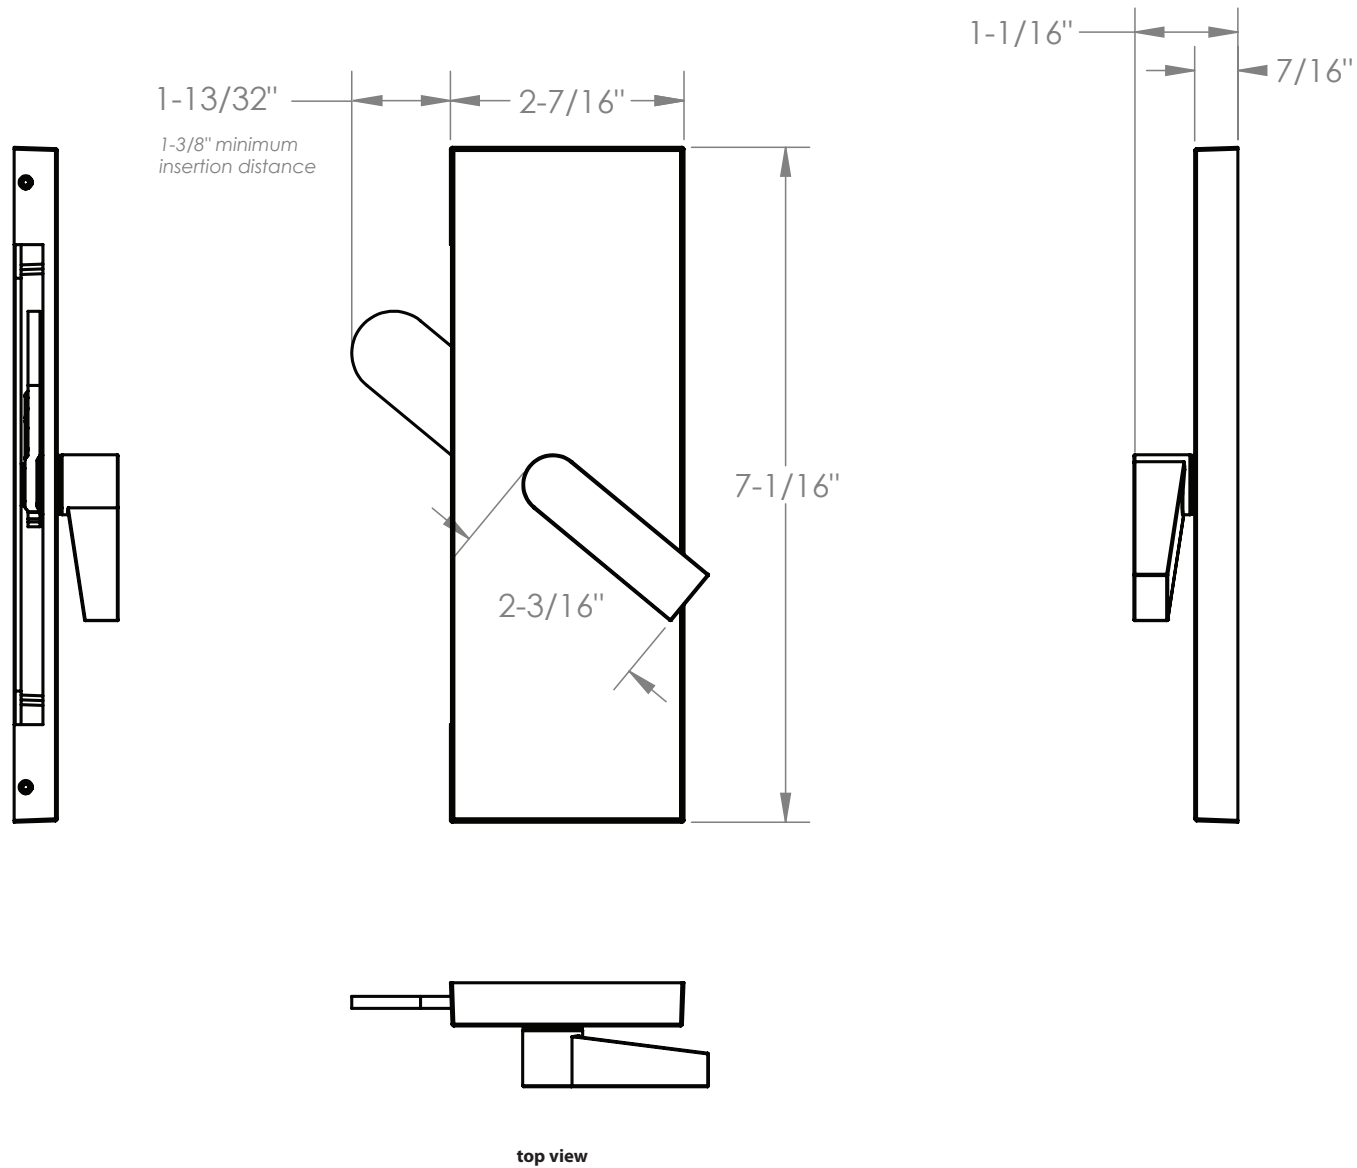

MODERN RECTANGULAR BARN DOOR PRIVACY LOCKS - FLUSH PULL WITH INTEGRATED STRIKE

side view

back view

top view

\*Note: For general info only. Not drawn to scale. Do not use as a drilling template.

MODERN RECTANGULAR BARN DOOR PRIVACY LOCKS - STRIKE

top view

side view

back view

\*Note: For general info only. Not drawn to scale. Do not use as a drilling template.

\*Note: For general info only. Not drawn to scale. Do not use as a drilling template.

MODERN RECTANGULAR BARN DOOR PRIVACY LOCKS - SURFACE MOUNT BOLT COVER

\*Note: For general info only. Not drawn to scale. Do not use as a drilling template.

REV. 10-16-2019

MODERN RECTANGULAR BARN DOOR PRIVACY LOCKS - SURFACE MOUNT BOLT BRACKET

\*Note: For general info only. Not drawn to scale. Do not use as a drilling template.