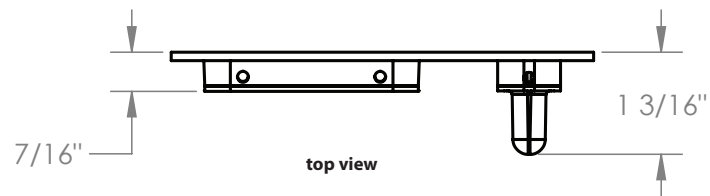

MODERN RECTANGULAR BARN DOOR PRIVACY LOCKS - FLUSH PULL WITH INTEGRATED STRIKE

side view

back view

top view

\*Note: For general info only. Not drawn to scale. Do not use as a drilling template.

MODERN RECTANGULAR BARN DOOR PRIVACY LOCKS - STRIKE

top view

side view

back view

\*Note: For general info only. Not drawn to scale. Do not use as a drilling template.

\*Note: For general info only. Not drawn to scale. Do not use as a drilling template.

MODERN RECTANGULAR BARN DOOR PRIVACY LOCKS - SURFACE MOUNT BOLT COVER

\*Note: For general info only. Not drawn to scale. Do not use as a drilling template.

REV. 10-16-2019

MODERN RECTANGULAR BARN DOOR PRIVACY LOCKS - SURFACE MOUNT BOLT BRACKET

\*Note: For general info only. Not drawn to scale. Do not use as a drilling template.