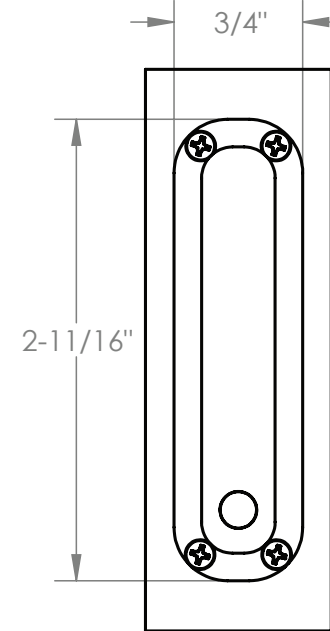

MODERN RECTANGULAR BARN DOOR PRIVACY LOCKS - FLUSH PULL WITH INTEGRATED STRIKE

side view

back view

top view

\*Note: For general info only. Not drawn to scale. Do not use as a drilling template.

MODERN RECTANGULAR BARN DOOR PRIVACY LOCKS - STRIKE

top view

side view

back view

\*Note: For general info only. Not drawn to scale. Do not use as a drilling template.

\*Note: For general info only. Not drawn to scale. Do not use as a drilling template.

MODERN RECTANGULAR BARN DOOR PRIVACY LOCKS - SURFACE MOUNT BOLT COVER

\*Note: For general info only. Not drawn to scale. Do not use as a drilling template.

REV. 10-16-2019

MODERN RECTANGULAR BARN DOOR PRIVACY LOCKS - SURFACE MOUNT BOLT BRACKET

\*Note: For general info only. Not drawn to scale. Do not use as a drilling template.