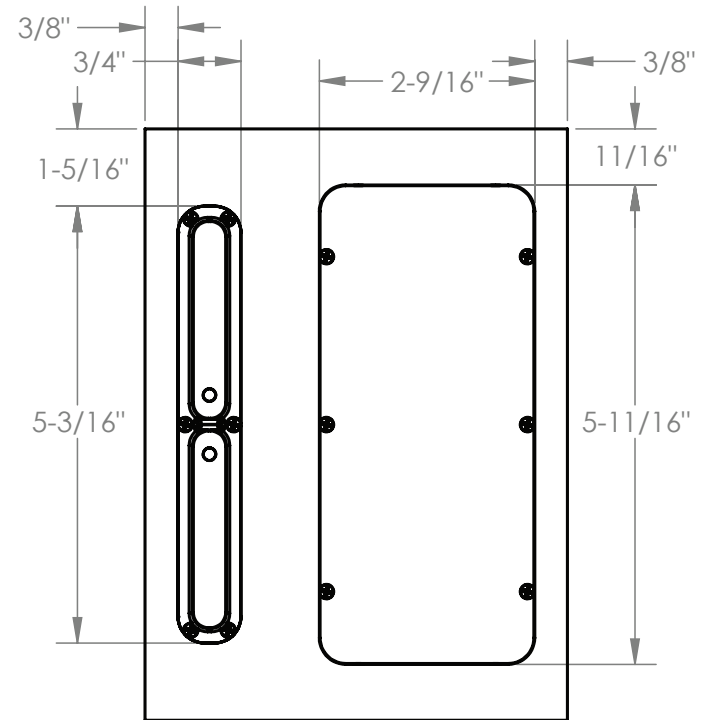

MODERN RECTANGULAR BARN DOOR PRIVACY LOCKS - FLUSH PULL WITH INTEGRATED STRIKE

side view

back view

top view

\*Note: For general info only. Not drawn to scale. Do not use as a drilling template.

MODERN RECTANGULAR BARN DOOR PRIVACY LOCKS - STRIKE

top view

side view

back view

\*Note: For general info only. Not drawn to scale. Do not use as a drilling template.

\*Note: For general info only. Not drawn to scale. Do not use as a drilling template.

MODERN RECTANGULAR BARN DOOR PRIVACY LOCKS - SURFACE MOUNT BOLT COVER

\*Note: For general info only. Not drawn to scale. Do not use as a drilling template.

REV. 10-16-2019

MODERN RECTANGULAR BARN DOOR PRIVACY LOCKS - SURFACE MOUNT BOLT BRACKET

\*Note: For general info only. Not drawn to scale. Do not use as a drilling template.