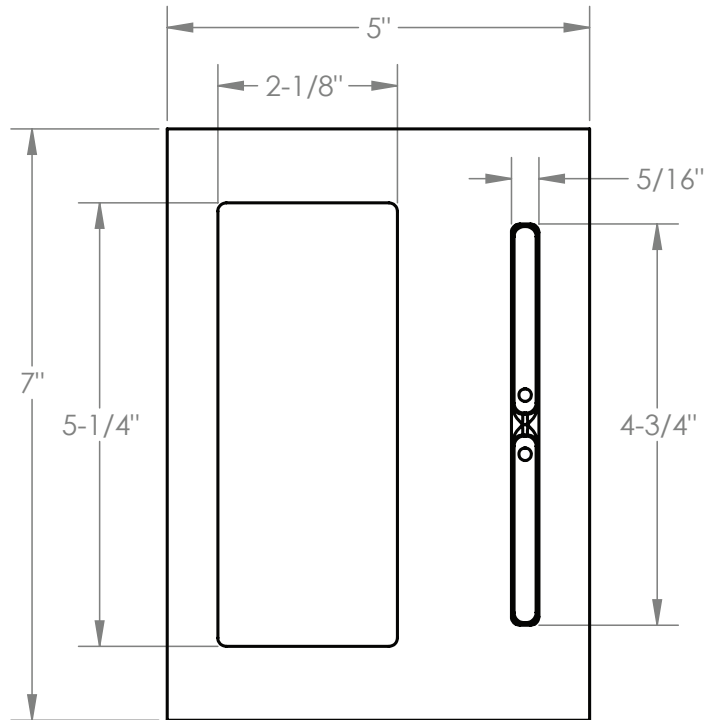

MODERN RECTANGULAR BARN DOOR PRIVACY LOCKS - FLUSH PULL WITH INTEGRATED STRIKE

side view

back view

top view

\*Note: For general info only. Not drawn to scale. Do not use as a drilling template.

MODERN RECTANGULAR BARN DOOR PRIVACY LOCKS - STRIKE

top view

side view

back view

\*Note: For general info only. Not drawn to scale. Do not use as a drilling template.

\*Note: For general info only. Not drawn to scale. Do not use as a drilling template.

MODERN RECTANGULAR BARN DOOR PRIVACY LOCKS - SURFACE MOUNT BOLT COVER

\*Note: For general info only. Not drawn to scale. Do not use as a drilling template.

REV. 10-16-2019

MODERN RECTANGULAR BARN DOOR PRIVACY LOCKS - SURFACE MOUNT BOLT BRACKET

\*Note: For general info only. Not drawn to scale. Do not use as a drilling template.