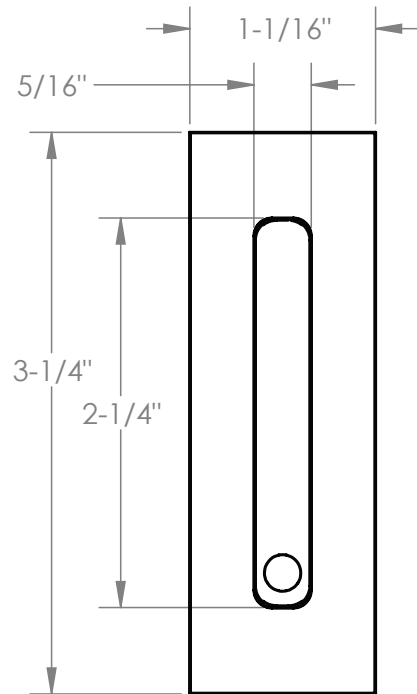

MODERN RECTANGULAR BARN DOOR PRIVACY LOCKS - FLUSH PULL WITH INTEGRATED STRIKE

side view

back view

top view

\*Note: For general info only. Not drawn to scale. Do not use as a drilling template.

MODERN RECTANGULAR BARN DOOR PRIVACY LOCKS - STRIKE

top view

side view

back view

\*Note: For general info only. Not drawn to scale. Do not use as a drilling template.

\*Note: For general info only. Not drawn to scale. Do not use as a drilling template.

MODERN RECTANGULAR BARN DOOR PRIVACY LOCKS - SURFACE MOUNT BOLT COVER

\*Note: For general info only. Not drawn to scale. Do not use as a drilling template.

REV. 10-16-2019

MODERN RECTANGULAR BARN DOOR PRIVACY LOCKS - SURFACE MOUNT BOLT BRACKET

\*Note: For general info only. Not drawn to scale. Do not use as a drilling template.