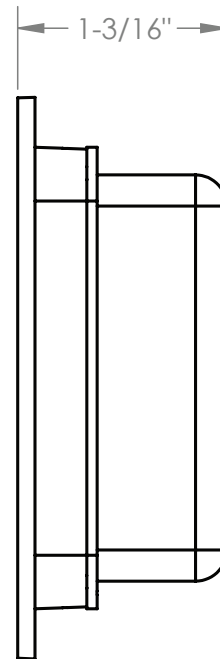

MODERN RECTANGULAR BARN DOOR PRIVACY LOCKS - FLUSH PULL WITH INTEGRATED STRIKE

side view

back view

top view

\*Note: For general info only. Not drawn to scale. Do not use as a drilling template.

MODERN RECTANGULAR BARN DOOR PRIVACY LOCKS - STRIKE

top view

side view

back view

\*Note: For general info only. Not drawn to scale. Do not use as a drilling template.

\*Note: For general info only. Not drawn to scale. Do not use as a drilling template.

MODERN RECTANGULAR BARN DOOR PRIVACY LOCKS - SURFACE MOUNT BOLT COVER

\*Note: For general info only. Not drawn to scale. Do not use as a drilling template.

REV. 10-16-2019

MODERN RECTANGULAR BARN DOOR PRIVACY LOCKS - SURFACE MOUNT BOLT BRACKET

\*Note: For general info only. Not drawn to scale. Do not use as a drilling template.