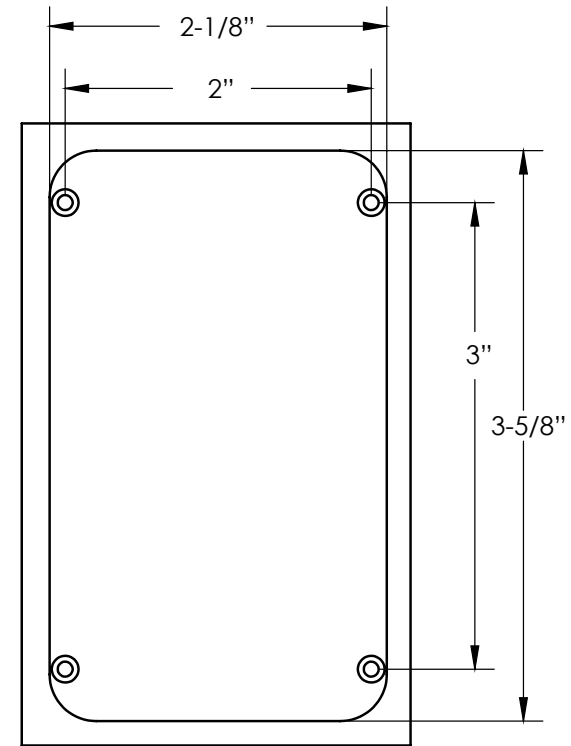

BRASS FLUSH PULL- RECTANGULAR WITH OFFSET POCKET

Front View

Side View

Back View