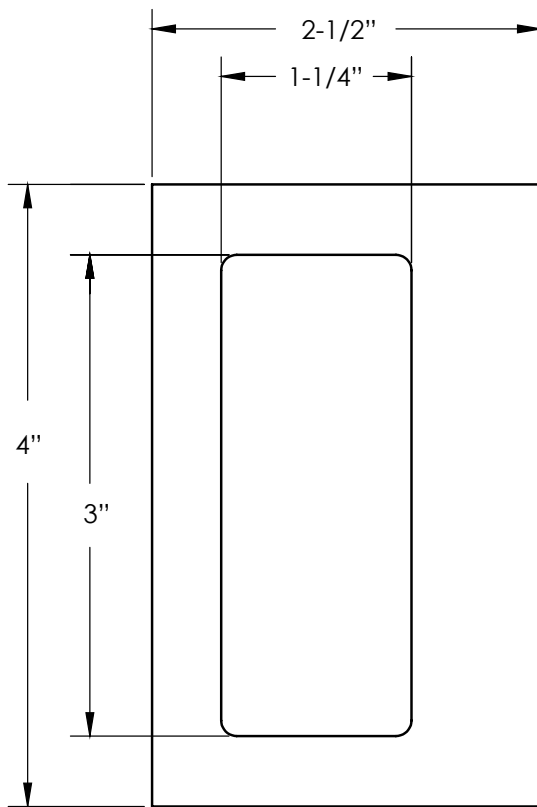

BRASS FLUSH PULL- RECTANGULAR WITH OFFSET POCKET

Front View

Side View

Back View