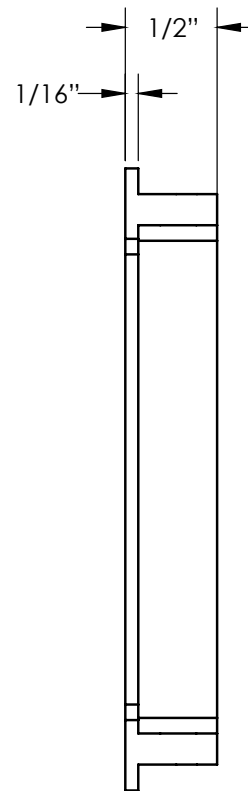

BRASS FLUSH PULL- RECTANGULAR WITH OFFSET POCKET

Front View

Side View

Back View