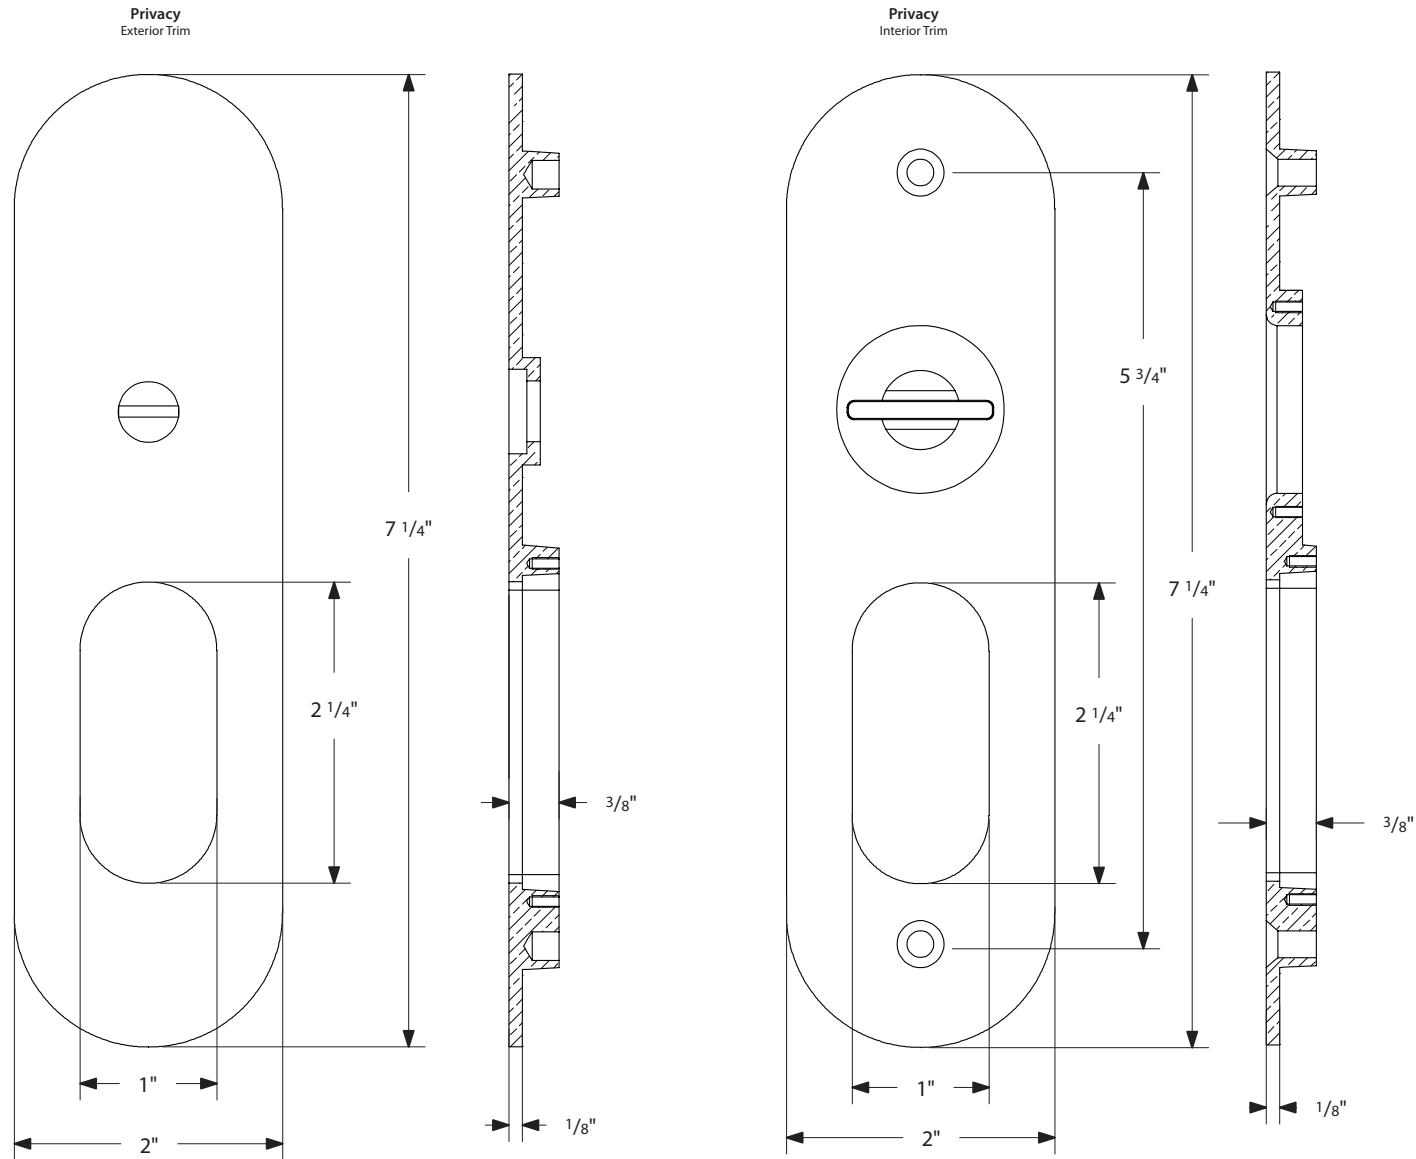

# Narrow Oval Pocket Door Mortise Lock - Privacy Function

\*NOTE: NOT DRAWN TO SCALE.