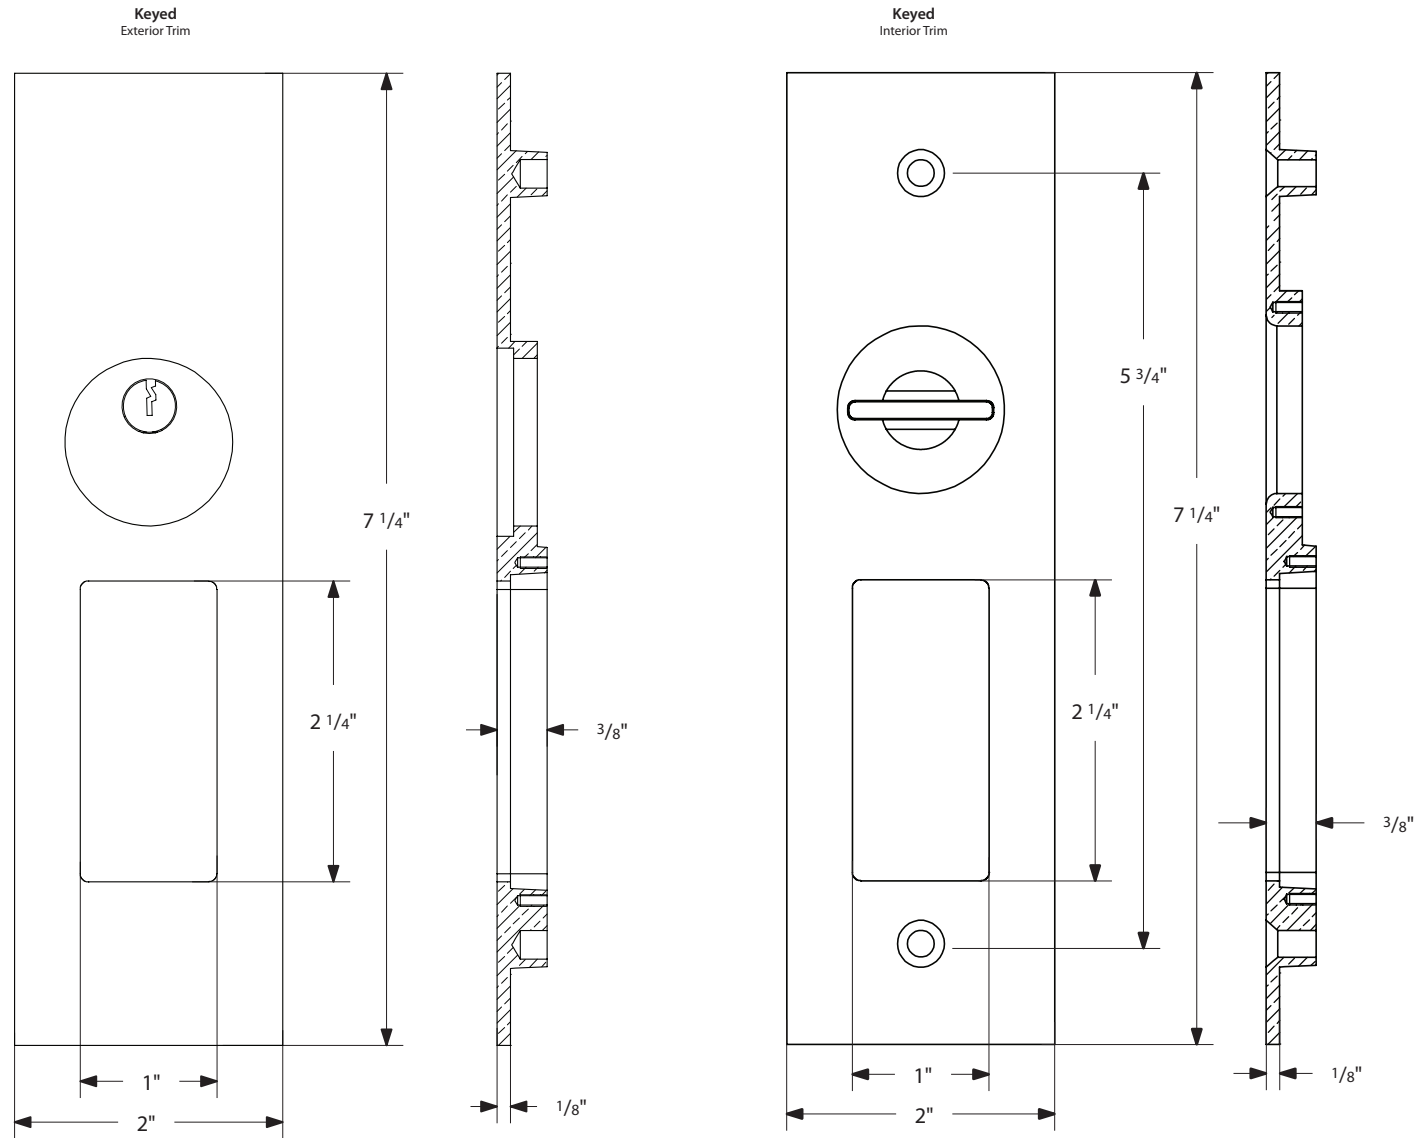

Narrow Modern Rectangular Pocket Door Mortise Lock - Keyed Function

*NOTE: NOT DRAWN TO SCALE.