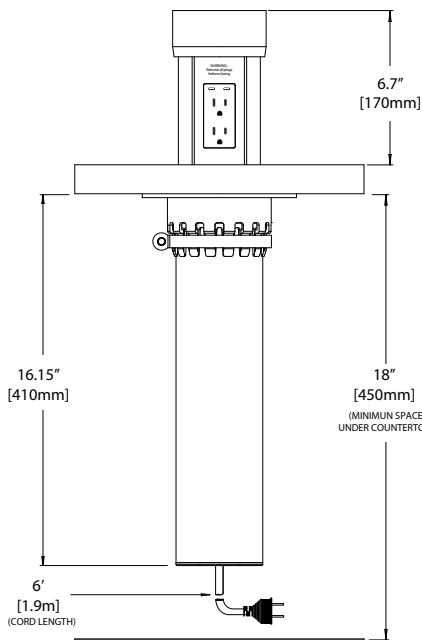

Docking Drawer®

Flush Pop-Up Tear Sheet

1514-770

Docking Drawer Flush Pop-Up Outlets deliver power exactly where you need it—discreetly hidden within your countertop. Designed to blend seamlessly into stone, wood, and other solid surfaces, these outlets remain virtually invisible when closed, preserving a clean, uninterrupted aesthetic. With a simple press, the motorized outlet rises smoothly to reveal a variety of ports for flexible charging. Built with smart obstruction detection and requiring just 18" of clearance beneath the counter, the Flush Pop-Up combines advanced safety with sleek, space-saving functionality. ETL Listed for use in the US and Canada and available in silver or black finishes, it delivers a refined, modern power solution for any environment.

Flush Pop-Up Outlet 1514-770

Outlet Dimensions

Tower Height	6.7" [170mm]
Base Height	16.15" [410mm]
Available Space for Countertop	Up to 1.18" [30mm]
Countertop Insert Diameter	3.66" [93mm]
Cutout Size	4" [102mm]
Minimum Space Under Countertop	18" [450mm]

Front View

Top View

Cutout Size

*Ensure a flawless cutout with our [4" Hole Saw for Pop-Up Outlets](#) (not included)

Outlet Specifications

AC: 15 amps @ 120 VAC

USB-C (PD) 65 Watt Shared USB-C (single port connected to PD device): 65W
5V/3A; 9V/3A; 12V/3A; 15V/3A; 20V/3.25A

(2) 65W USB-C & (2) AC

USB-C (both ports connected to PD devices): 65W total C1/C2: 5V/3A; 9V/3A; 12V/2.5A; 15V/2A; 20V/1.5A

Electrical Certifications

- ETL Listed: UL 962A & CSA C22.2
- IP Rating: IP44
- For Indoor Use Only
- Complies with 2023 NEC Code 406.5E