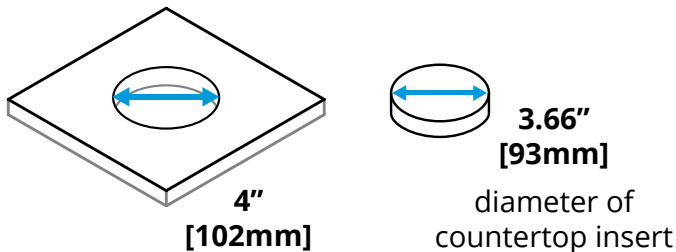

Flush Pop-Up Outlet 1514-770

Outlet Dimensions

Tower Height	6.7" [170mm]
Base Height	16.15" [410mm]
Available Space for Countertop	Up to 1.18" [30mm]
Countertop Insert Diameter	3.66" [93mm]
Cutout Size	4" [102mm]
Minimum Space Under Countertop	18" [450mm]

Front View

Top View

Cutout Size

*Ensure a flawless cutout with our [4" Hole Saw for Pop-Up Outlets](#) (not included)

Outlet Specifications

AC: 15 amps @ 120 VAC

USB-C (PD) 65 Watt Shared USB-C (single port connected to PD device): 65W
5V/3A; 9V/3A; 12V/3A; 15V/3A; 20V/3.25A