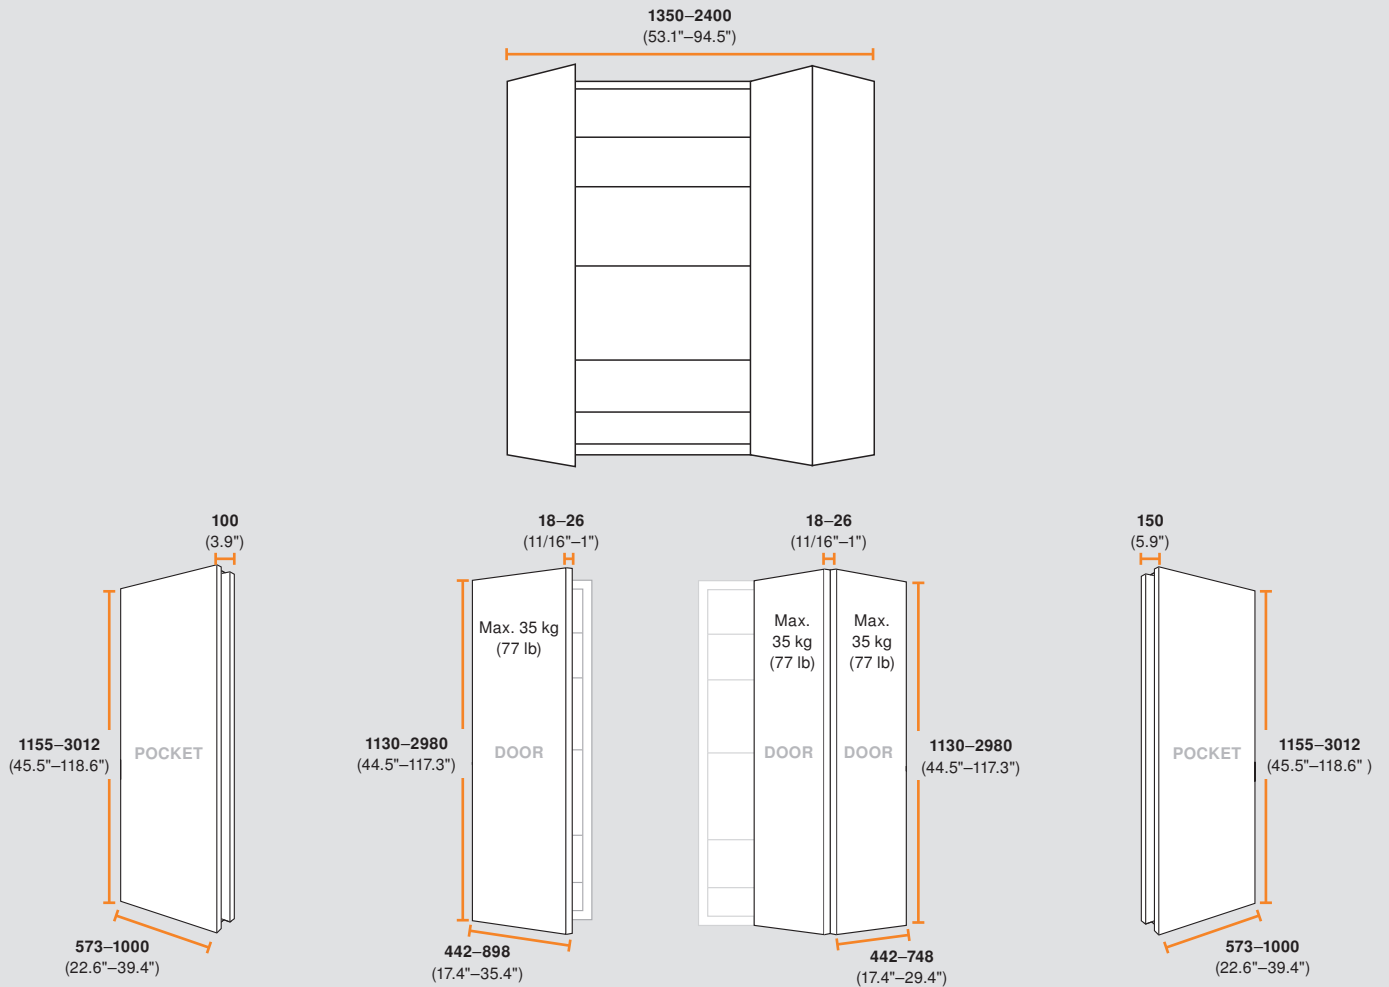

Overview of applications and dimensions

REVEGO uno: single door right or left (1 front)

REVEGO uno + uno: two single doors combined (2 individual fronts)

REVEGO duo: double door right or left (2 fronts, connected)

Overview of applications and dimensions

REVEGO duo + duo: two double doors combined (4 fronts, 2 connected + 2 connected)

REVEGO uno + duo: single door and double door combined (3 fronts, 1 individual + 2 connected)

Notes

- Height, width and door weight might be limited in some countertop height applications.
- Refer to Product Configurator for application specific information

REVEGO uno: single door right or left

Space requirement			
Installation dimensions (mm)	Width	Height	Depth
	450–900	1155–3012	from 573
Internal dimensions within the application (mm)	Width	Height	Depth
	up to 800	up to 2999	from 518
Pocket dimensions (mm)	Width	Height	Depth
	100	1142–2999	from 553
Front dimensions (mm)	Width	Height	Thickness
	442–898	1130–2980	18–26
Front weight	up to 35 kg (77 lb) per front		

Note
 – The REVEGO pocket dimension includes the thickness of the panels on both sides and does not refer solely to the internal pocket clearance.

REVEGO duo: double door right or left

Space requirement			
Installation dimensions (mm)	Width	Height	Depth
	900–1500	1155–3012	from 573
Internal dimensions within the application (mm)	Width	Height	Depth
	up to 1350	up to 2884	from 483
Pocket dimensions (mm)	Width	Height	Depth
	150	1142–2999	from 553
Front dimensions (mm)	Width	Height	Thickness
	442–748	1130–2980	18–26
Front weight	up to 35 kg (77 lb) per front		