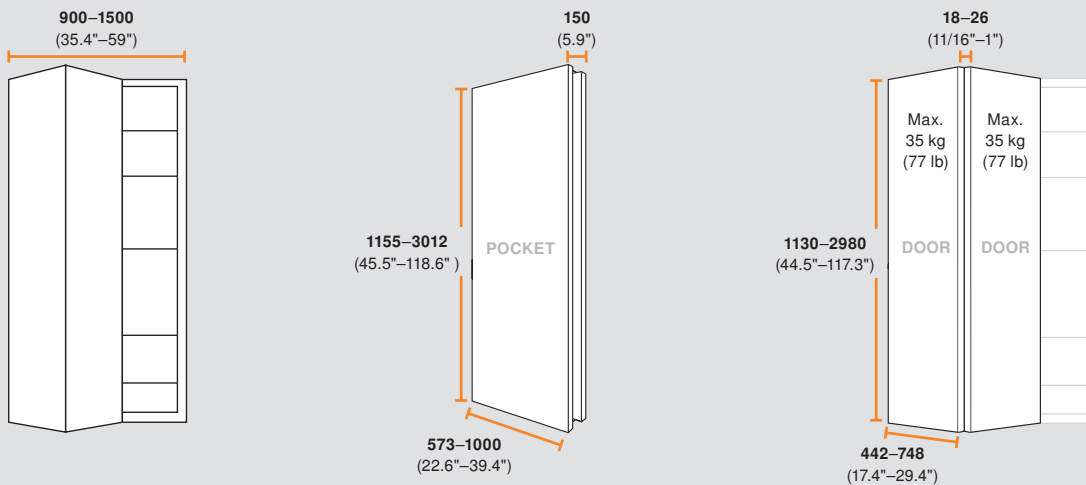

Overview of applications and dimensions

REVEGO uno: single door right or left (1 front)

REVEGO uno + uno: two single doors combined (2 individual fronts)

REVEGO duo: double door right or left (2 fronts, connected)

Overview of applications and dimensions

REVEGO duo + duo: two double doors combined (4 fronts, 2 connected + 2 connected)

REVEGO uno + duo: single door and double door combined (3 fronts, 1 individual + 2 connected)

Notes

- Height, width and door weight might be limited in some countertop height applications.
- Refer to Product Configurator for application specific information

REVEGO uno: single door right or left

Space requirement			
Installation dimensions (mm)	Width	Height	Depth
	450–900	1155–3012	from 573
Internal dimensions within the application (mm)	Width	Height	Depth
	up to 800	up to 2999	from 518
Pocket dimensions (mm)	Width	Height	Depth
	100	1142–2999	from 553
Front dimensions (mm)	Width	Height	Thickness
	442–898	1130–2980	18–26
Front weight	up to 35 kg (77 lb) per front		