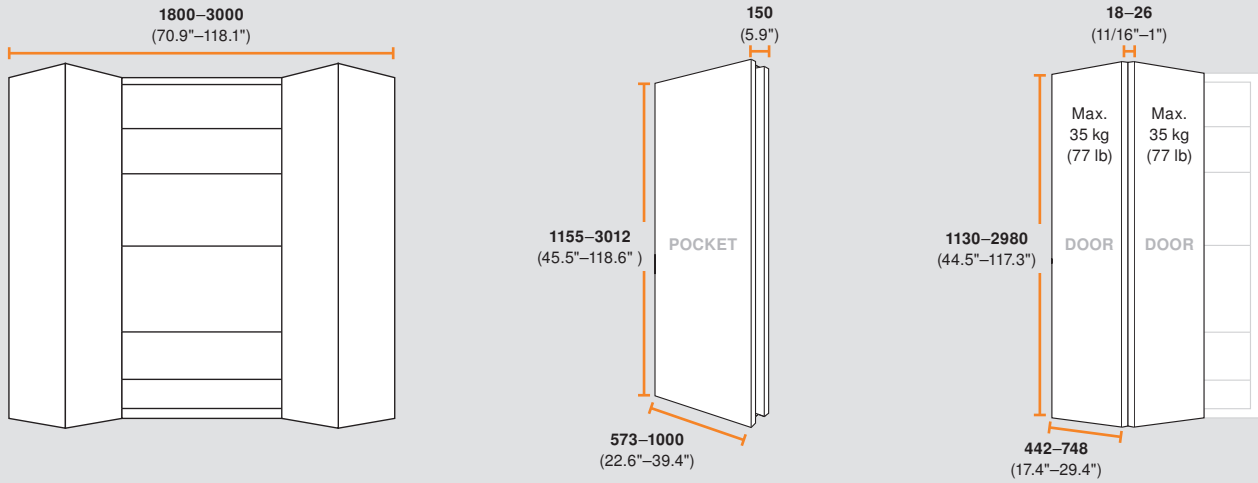

Overview of applications and dimensions

REVEGO uno: single door right or left (1 front)

REVEGO uno + uno: two single doors combined (2 individual fronts)

REVEGO duo: double door right or left (2 fronts, connected)

Overview of applications and dimensions

REVEGO duo + duo: two double doors combined (4 fronts, 2 connected + 2 connected)

REVEGO uno + duo: single door and double door combined (3 fronts, 1 individual + 2 connected)

Notes

- Height, width and door weight might be limited in some countertop height applications.
- Refer to Product Configurator for application specific information

REVEGO uno: single door right or left

Space requirement			
Installation dimensions (mm)	Width	Height	Depth
	450–900	1155–3012	from 573
Internal dimensions within the application (mm)	Width	Height	Depth
	up to 800	up to 2999	from 518
Pocket dimensions (mm)	Width	Height	Depth
	100	1142–2999	from 553
Front dimensions (mm)	Width	Height	Thickness
	442–898	1130–2980	18–26
Front weight	up to 35 kg (77 lb) per front		