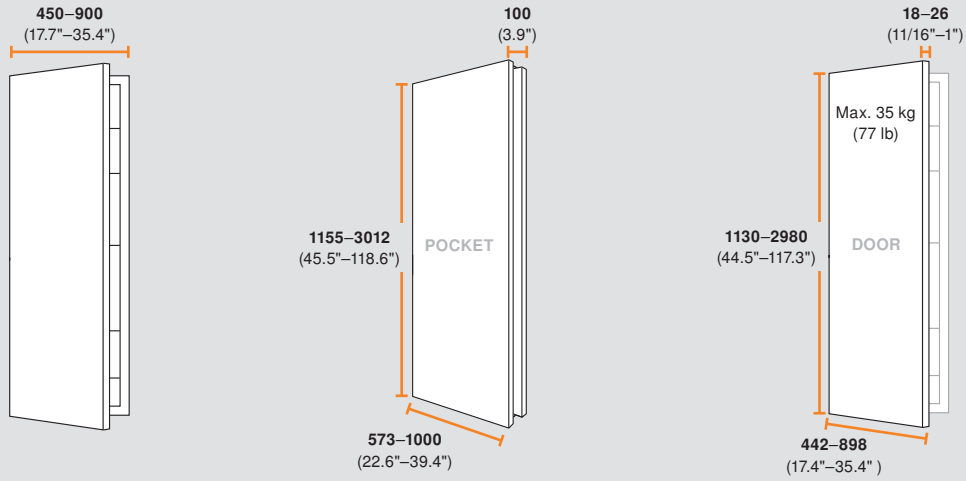

Overview of applications and dimensions

REVEGO uno: single door right or left (1 front)

REVEGO uno + uno: two single doors combined (2 individual fronts)

REVEGO duo: double door right or left (2 fronts, connected)