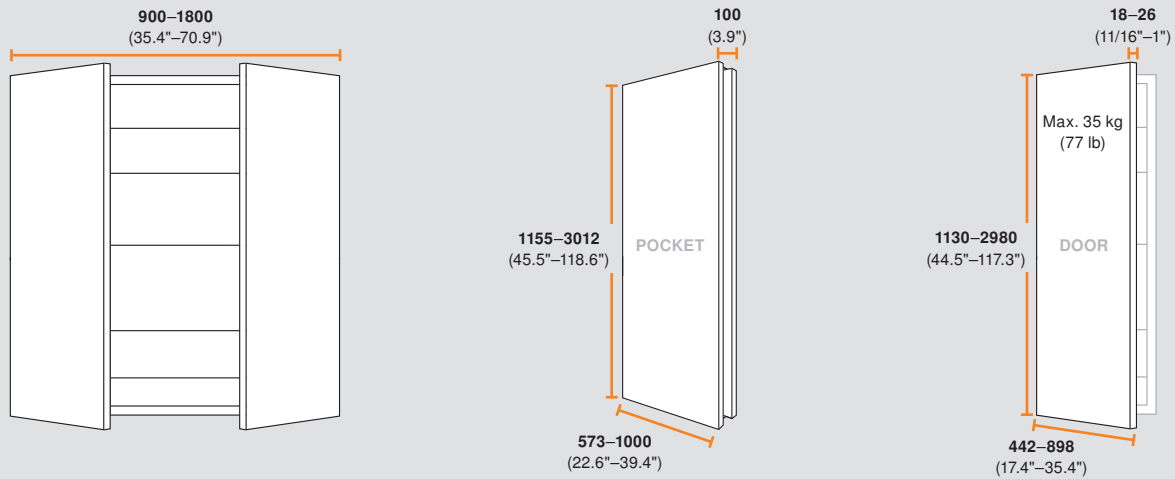

Overview of applications and dimensions

REVEGO uno: single door right or left (1 front)

REVEGO uno + uno: two single doors combined (2 individual fronts)

REVEGO duo: double door right or left (2 fronts, connected)