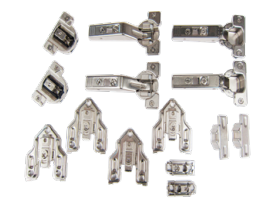

Current hardware set		
Ident number	Reference	Hardware set
26311303	78Z5530TA8	HF wood or wide aluminum door hardware set
26306993	175H3F00	HF door mounting plate with bracket set for large overlay 5-piece doors
26311213	78Z550ATA6	HF narrow aluminum door hardware set

New hardware set		
Ident number	Reference	Hardware set
07774244	78Z5530T28	HF top frameless and partial overlay face frame door hardware set
26311483	78Z5530TA9	HF top large overlay face frame door hardware set
26311213	78Z550ATA6	HF top narrow aluminum door hardware set